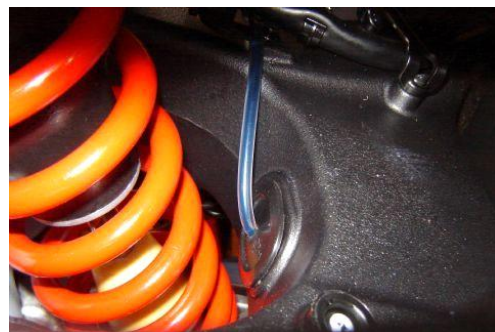

Scottoiler: Honda CRF1000 Africa Twin (2016 on) Scottoiler vSystem Installation Guide

Note:

The HCR (sold separately) is not compatible with this model, we recommend the [Lube Tube](#) instead

If you have any further comments or queries, and are unable to resolve them using our website, please do not hesitate to call technical on 0141 955 1100 or email technical@scottoiler.com for assistance. Thank you.
Scottoiler Ltd. 2 Riverside, Milngavie, Glasgow, G62 6PL Tel. 0141 955 1100 Fax. 0141 956 5896 www.scottoiler.com